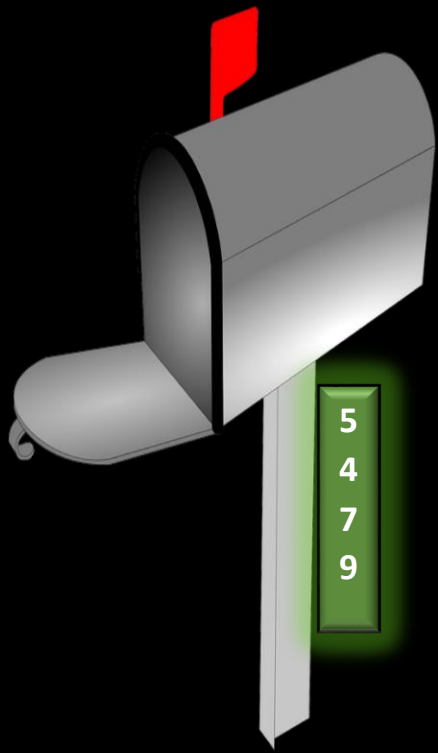

IF WE CAN'T
FIND YOU
WE CAN'T
HELP YOU

REFLECTIVE
ADDRESS
MARKERS

TIGER ENGINE CO.

Call 542-7994 with questions
regarding reflective signs.

100% ALUMINUM

FEATURES:

- Highly visible, day or night
- Reflective material on both sides
- Fade resistant – lasts for years
- Pre-drilled holes