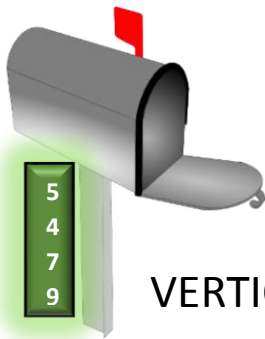

TIGER ENGINE CO.

REFLECTIVE ADDRESS MARKER ORDER FORM

Please complete the following information:

Name _____

Address _____

City, State, Zip _____

Telephone _____

Address Marker ($15.00)

Make checks payable to: TIGER ENGINE CO.

Mail to: Tiffany Emery
694 Oyster River Rd.
Warren, ME 04864

If you pick up your mail at a PO Box, you can place a post in your yard or by your driveway and put an address sign on it. Signs are pre-drilled, easy to install.

Please fill in the boxes with your address numbers:

Color

Blue _____

Green _____